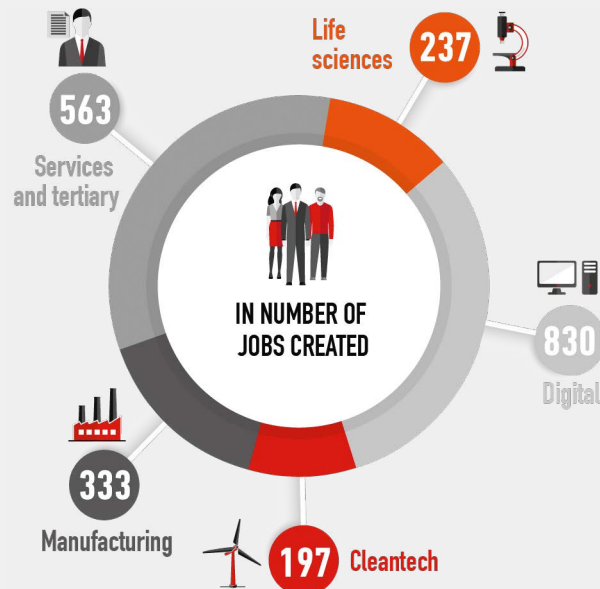

HEAD OFFICE

Lyon, France

KEY FIGURES

> In 2017, ADERLY helped 103 companies that will generate 2,160 jobs over 3 years

ADERLY is non-profit organization with 42 employees

ACTIVITIES

ADERLY, the Agency for the Economic Development of the Lyon Region, was one of the first economic development agencies created in France in 1974. It accompanies and advises companies in setting up or developing their business in Lyon and its surroundings. ADERLY offers a wide range of services adapted to the size of the project:

The agency focuses on the key sectors of the Lyon region that contribute to its attractiveness:

1. Industry/cleantech/energy.
2. Digital.
3. Life sciences.

ADERLY/INVESTINLYON (Agency for the Economic Development of the Lyon Region)